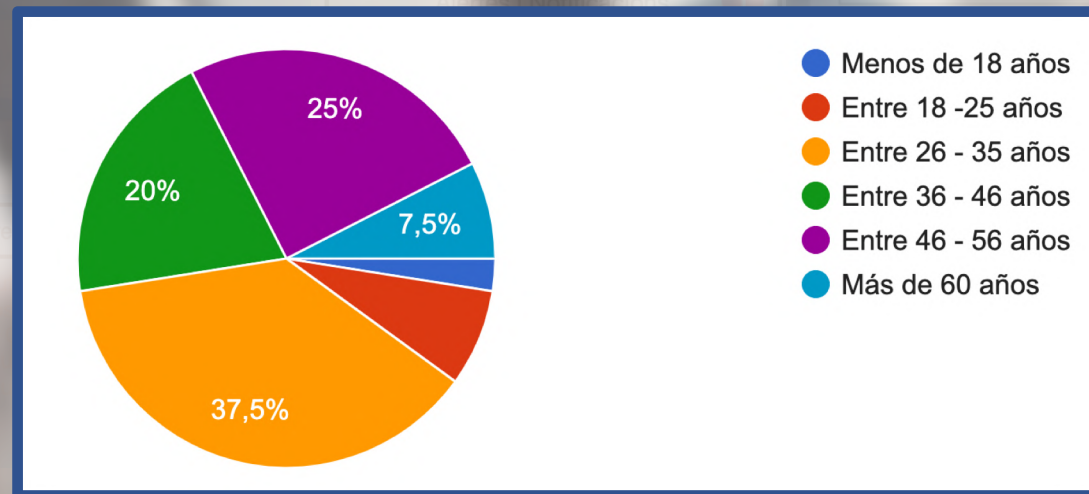

Connector per a persones

Canvis visuals tenint presents les discapacitats visuals de cada usuari.

Connector per a persones

El target objectiu del plugin compren una edat d'entre 18 a 60 anys.

Connector per a persones

Si es detecta un problema psicològic ens mostra on podem sol·licitar ajut.

The screenshot shows the 'Configuració' (Settings) screen of the Blue Happy app. At the top is the 'Blue Happy' logo. Below it is a blue button labeled 'Configuració'. Underneath is a blue button labeled 'Escull un dels centres mèdics propers'. The main part of the screen displays a map of the area around Aurces, with several red location pins. One pin is highlighted, showing details for 'Centre Medic Aurces' with a 4.4 star rating, 84 reviews, and a distance of 350m. The address is 'Centro médico · Av. Ventura Gassol, 6' and it is noted as 'Abierto · Cierra a las 21:00'. At the bottom of the screen is a pink button labeled 'Enrere' (Back).