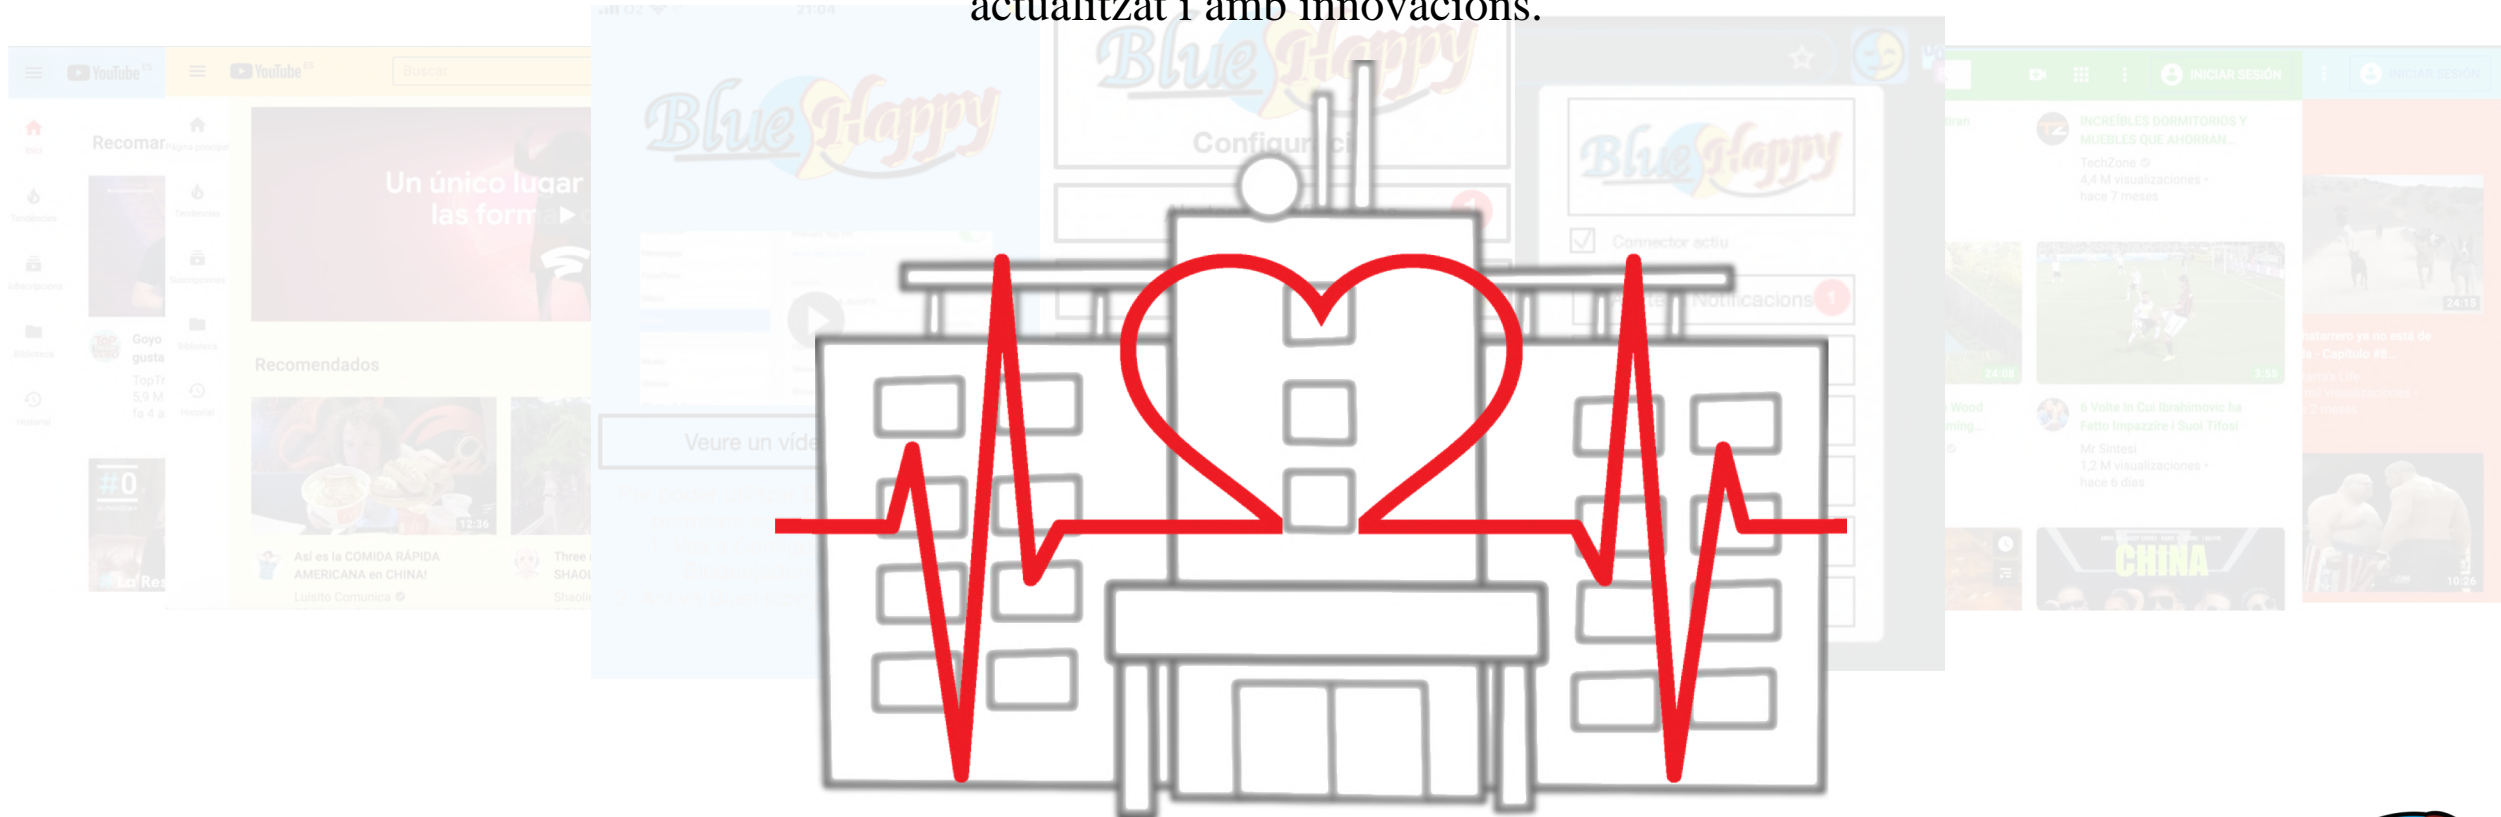

Connector per a la salut

Centres mèdics col·laboradors ajuden a mantenir el connector actualitzat i amb innovacions.