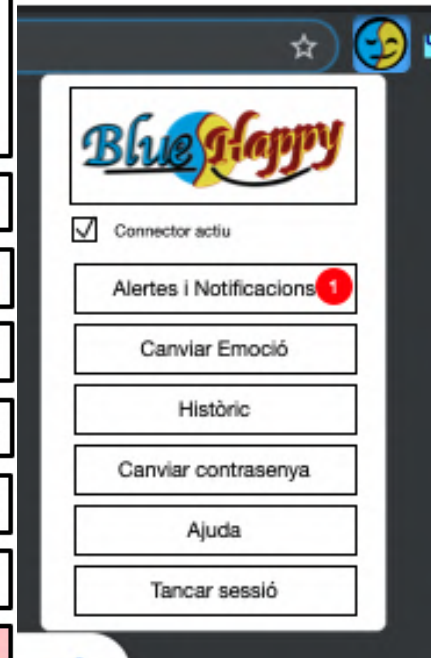

Com funciona el connector?

Veure un vídeo explicatiu

Per poder utilitzar BlueHappy cal donar permisos especials al navegador
1. Ves a Configuració -> Safari -> Bloquejadors de contingut
2. Activa BlueHappy i espera 10 segons

Si es detecta un problema psicològic ens mostra on podem sol·licitar ajut.

The screenshot shows the 'Configuració' (Settings) screen of the Blue Happy app. At the top is the 'Blue Happy' logo. Below it is a blue button labeled 'Configuració'. Underneath is a blue button labeled 'Escull un dels centres mèdics propers'. The main part of the screen displays a map of the area around Aurces, with several red location pins. One pin is highlighted, showing details for 'Centre Medic Aurces' with a 4.4 star rating, 84 reviews, and a distance of 350m. The address is 'Centro médico · Av. Ventura Gassol, 6' and it is noted as 'Abierto · Cierra a las 21:00'. At the bottom of the screen is a pink button labeled 'Enrere' (Back).