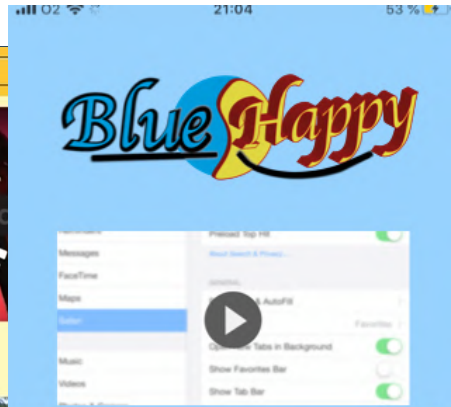

Com funciona el connector?

Veure un vídeo explicatiu

Per poder utilitzar BlueHappy cal donar permisos especials al navegador
1. Ves a Configuració -> Safari -> Bloquejadors de contingut
2. Activa BlueHappy i espera 10 segons

Si es detecta un problema psicològic ens mostra on podem sol·licitar ajut.

The screenshot shows the 'Configuració' (Settings) screen of the Blue Happy app. At the top is the 'Blue Happy' logo. Below it is a blue button labeled 'Configuració'. Underneath is a blue button labeled 'Escull un dels centres mèdics propers'. The main part of the screen displays a map of the area around Aurces, with several red location pins. One pin is highlighted, showing details for 'Centre Medic Aurces' with a 4.4 star rating, 84 reviews, and a distance of 350m. The address is 'Centro médico · Av. Ventura Gassol, 6' and it is noted as 'Abierto · Cierra a las 21:00'. At the bottom of the screen is a pink button labeled 'Enrere' (Back).