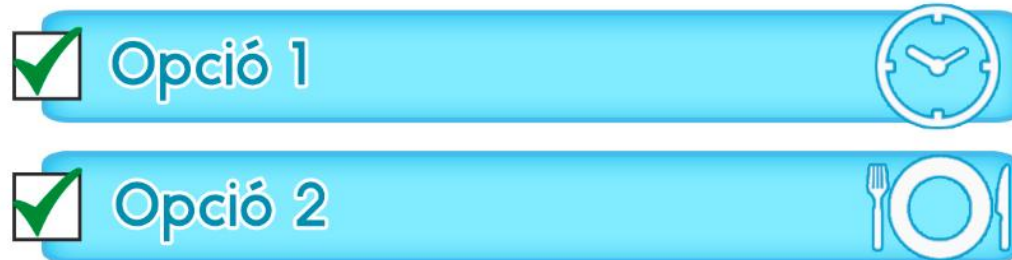

MY COOKING FRIDGE

OPCIONES MARCADES

Font text: Ikaros Sans, 40 pt, blau amb contorn blanc

Estructura

Caixa de verificació activada + caixa arrodonida a color + text + icona