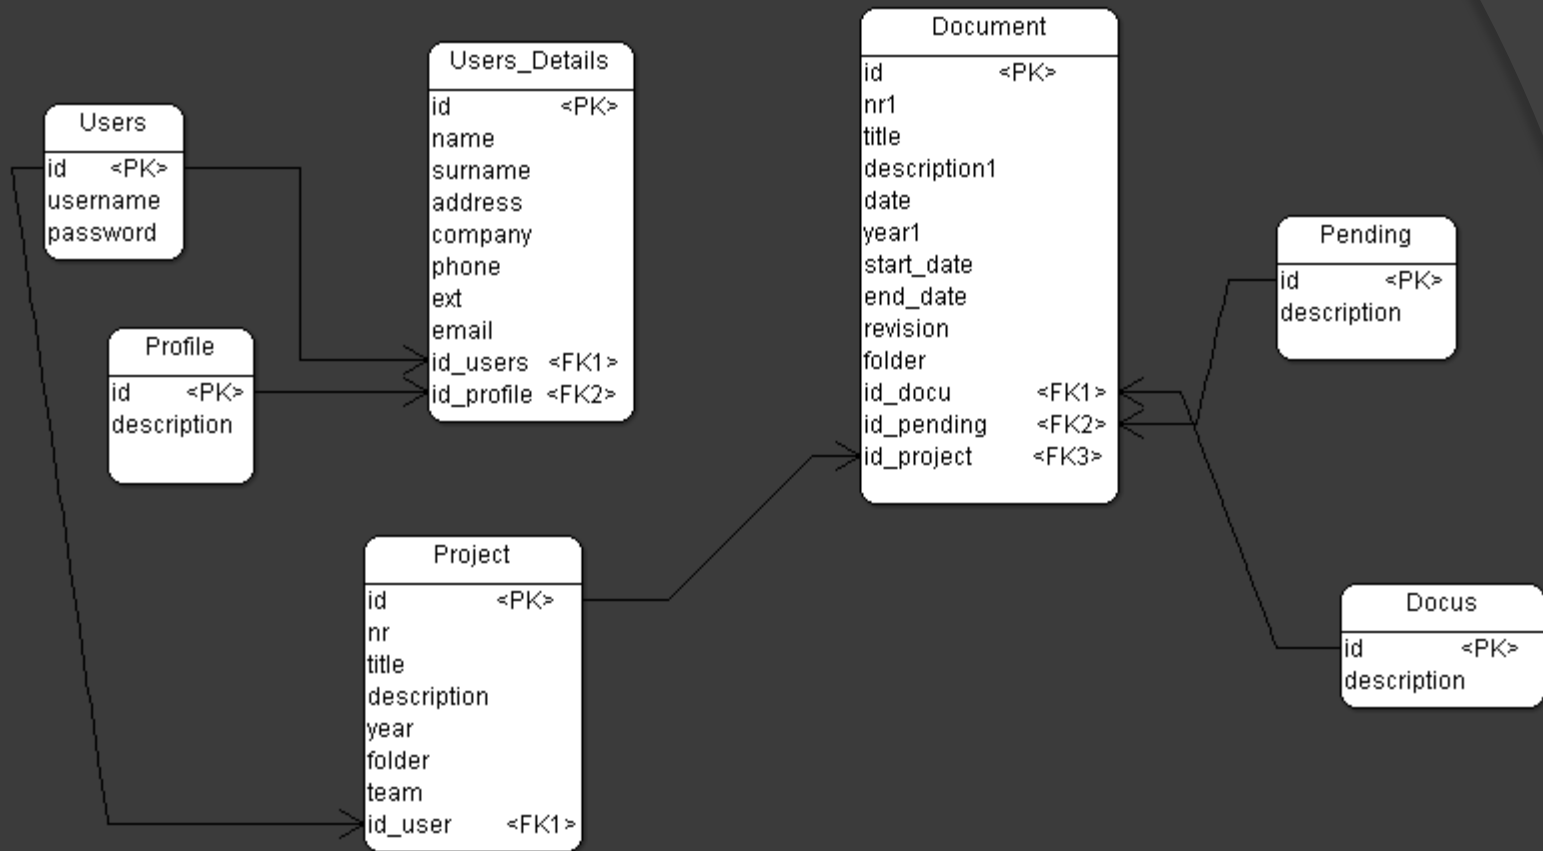

e-Docus

Proyecto Final de Máster

Software Libre

Juan Carlos Moreno Guirao

Diagrama de Gantt

Diagrama lógico BD

TuboSol / EBL Intranet Access

Wednesday 22nd of June, 2011

Please contact with the administrator for to obtain an username and password.

Username:	<input type="text"/>
Password:	<input type="password"/>
<input type="button" value="Login"/>	

This access is only for the EBL Team and PE2 Project.
In case that you don't remember the password, please contact with the IT department.

Insert

Update

Delete

Documentation List

NR	TITLE	DESCRIPTION	START_DATE	END_DATE	PENDING
1	1	1	2011-06-22	2011-06-23	YES
2	2	2	2011-06-21	2011-06-20	YES
4	4	4	2011-06-20	2011-06-10	YES

Projects

TSPE2 Projects