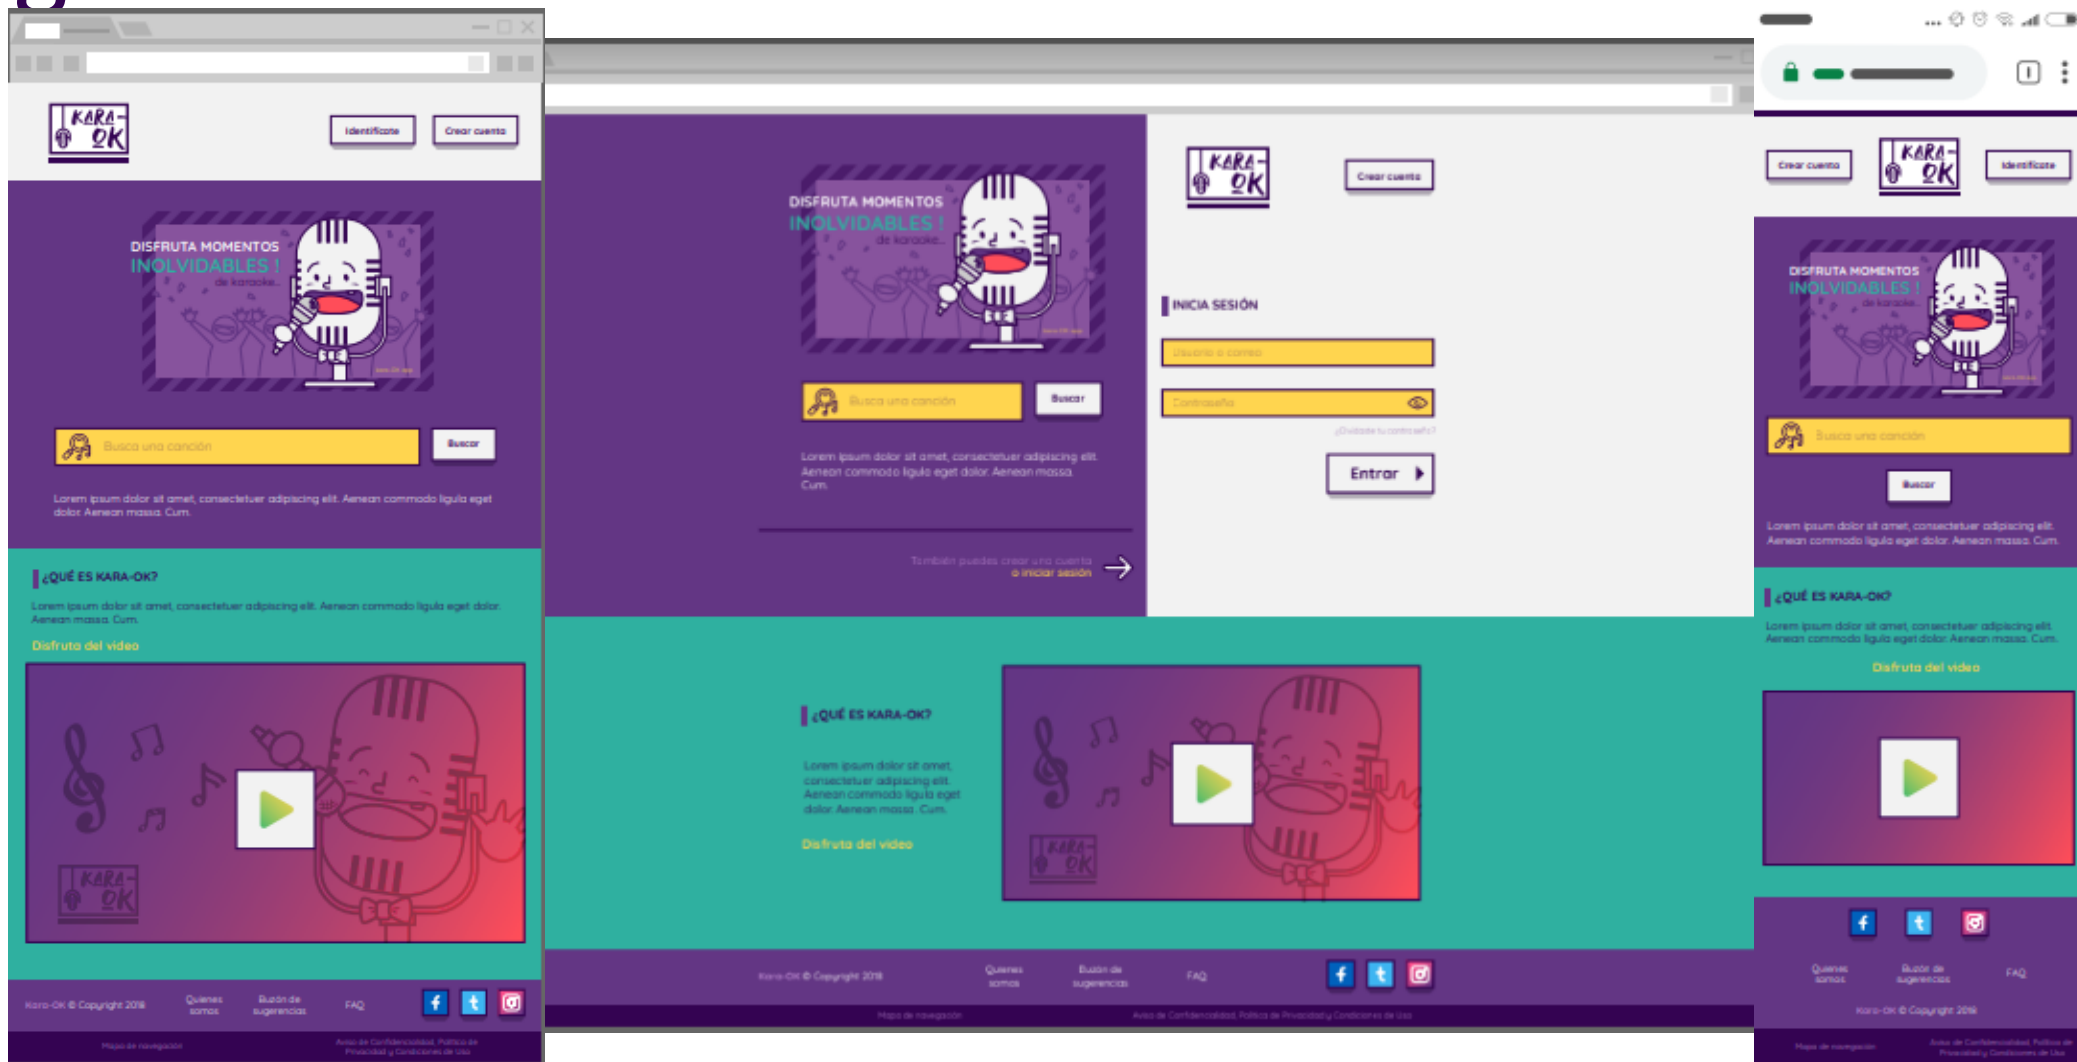

Páginas de bienvenida...